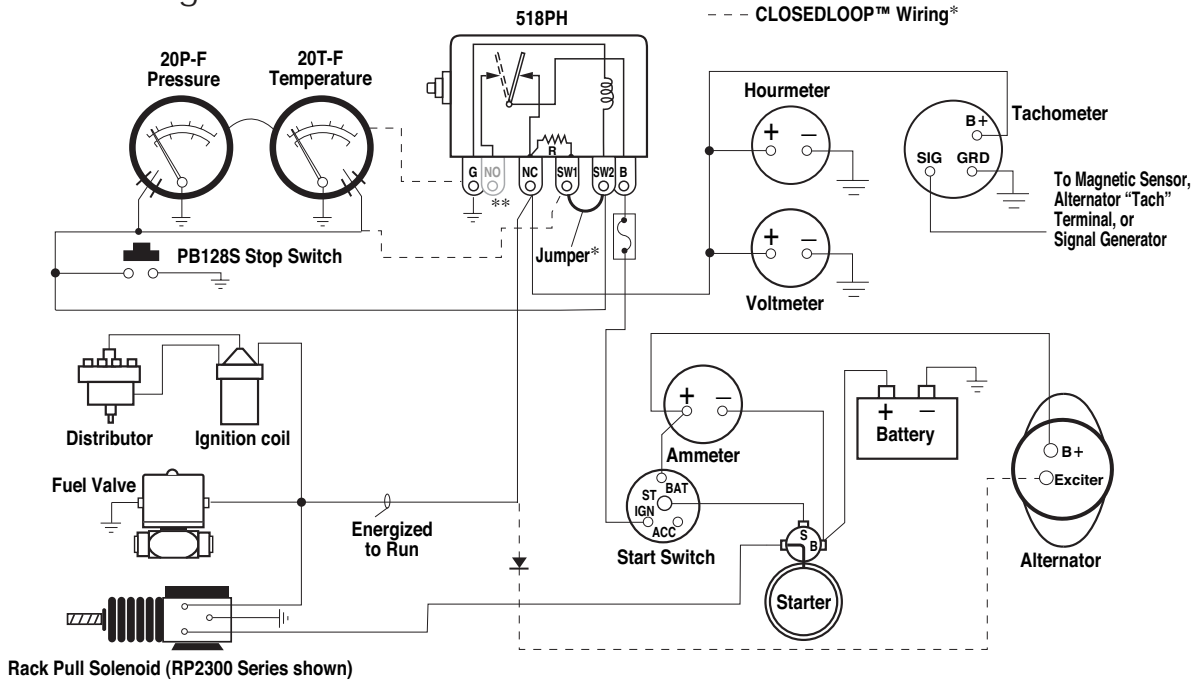

# Typical Wiring Tech Sheet for Magnetic Switches and TATTLETALE® Annunciators

WIR-97020B  
Revised 10-06  
Section 25  
(00-02-0257)

Typical Wiring Diagram with 117/117PH Magnetic Switch

Typical Wiring Diagram with MS2100 TATTLETALE®

# Typical Wiring with 518PH TATTLETALE®