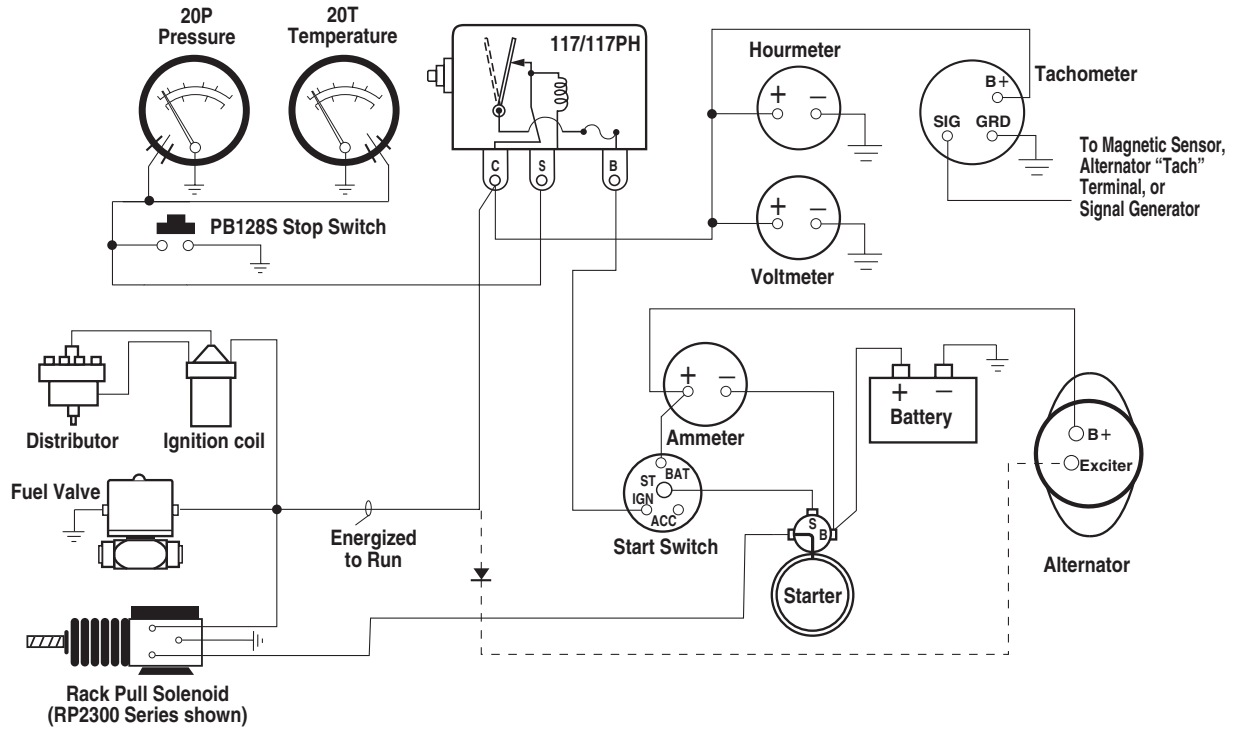

# Typical Wiring Tech Sheet for Magnetic Switches and TATTLETALE® Annunciators

WIR-97020B  
Revised 10-06  
Section 25  
(00-02-0257)

Typical Wiring Diagram with 117/117PH Magnetic Switch

Typical Wiring Diagram with MS2100 TATTLETALE®

# Typical Wiring with 518PH TATTLETALE®