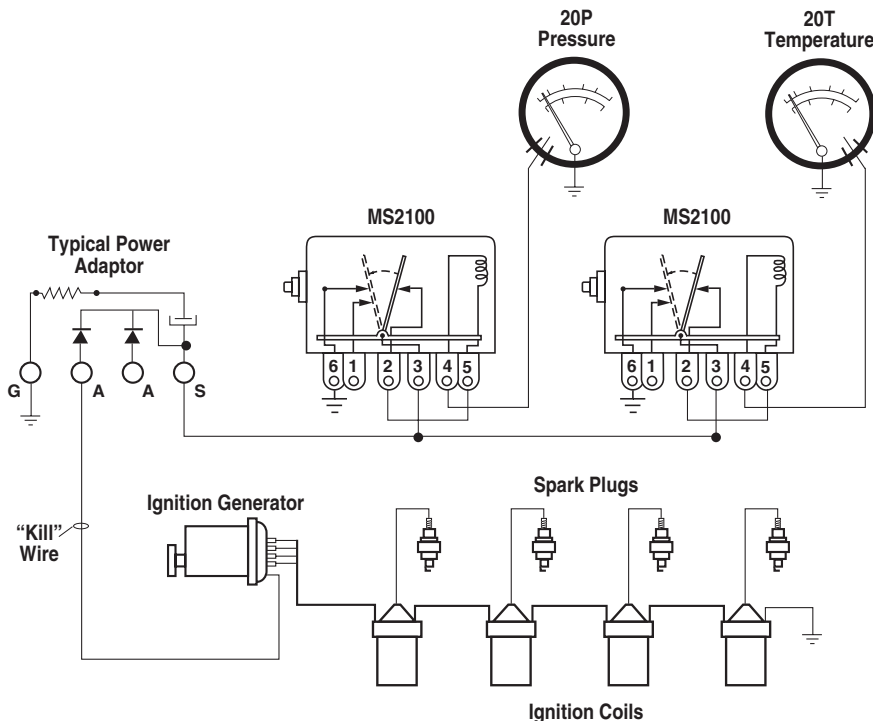

# Typical Wiring Tech Sheet for Magnetic Switches and TATTLETALE® Annunciators

WIR-97020B  
Revised 10-06  
Section 25  
(00-02-0257)

Typical Wiring Diagram with 117/117PH Magnetic Switch

Typical Wiring Diagram with MS2100 TATTLETALE®

# Typical Wiring with 518PH TATTLETALE®