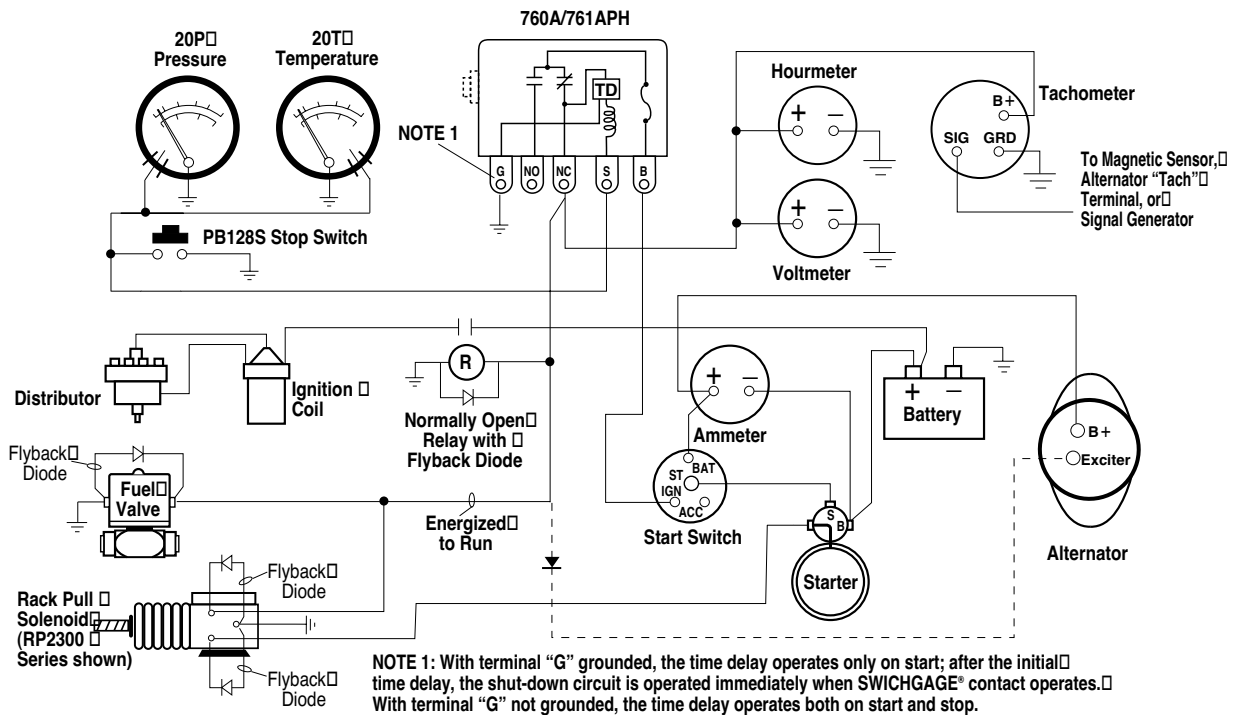

Typical Wiring Diagram with 760A and 761APH

FW MURPHY
P.O. Box 470248
Tulsa, Oklahoma 74147 USA
+1.918.317.4100 Fax: +1.918.317.4266
E-mail: sales@fwmurphy.com

INDUSTRIAL PANEL DIVISION
Fax: 918.317.4124
E-mail: ipdsales@fwmurphy.com

MURPHY POWER IGNITION
Web site: www.murphy-pi.com

www.fwmurphy.com

CONTROL SYSTEMS & SERVICES DIVISION
P.O. Box 1819
Rosenberg, Texas 77471 USA
Phone: 281.633.4500 Fax: 281.633.4588
E-mail: sales@fwmurphy.com
Web site: www.fwmurphy.com

FRANK W. MURPHY, LTD
Church Rd Laverstock
Salisbury SP1 1OZ UK
Phone: +44 1722 410055 Fax: +44 1722 410088
E-mail: sales@fwmurphy.co.uk
Web site: www.fwmurphy.co.uk

COMPUTRONIC CONTROLS, LTD
41 - 43 Railway Terrace Nechells
Birmingham B7 5NG UK
Phone: +44 121 327 8500 Fax: +44 121 327 8501
E-mail: info@computroniccontrols.com
Web site: www.computroniccontrols.com

FW MURPHY INSTRUMENTS (HANGZHOU) CO. LTD
77 23rd Street
Hangzhou Economic & Technological Development Area
Hangzhou, Zhejiang, 310018, China
Phone: +86 571 8788 6060 Fax: +86 571 8684 8878